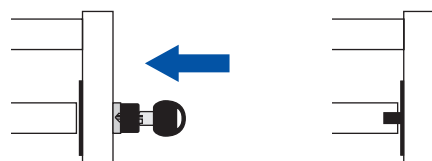

EASY-L

THE INFORMATION OF IMPORTANT DIMENSION

TOP VIEW

FRONT VIEW

INSTALL IT

Use screws to fix the EASY-L onto the counter.

LOCK IT

Insert the key and push it to the end, the EASY-L will be locked.

RELEASE IT

Rotate the key clockwise to release the EASY-L.