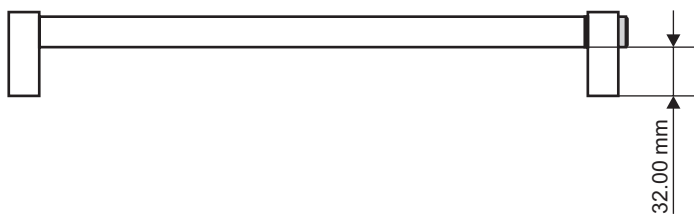

Code	Material	Dimensions (H X W X D)	Packing	Specialty
SD700 - T - 14	PMMA	40X10X5.5cm	2 pcs/box; 10 boxes in carton (47X46X39cm)	The key is one to many with the holder
SD700 - Y - 14	PMMA	40X10X5.5cm	2 pcs/box; 10 boxes in carton (47X46X39cm)	The key is single match with the holder

EASY-L

THE INFORMATION OF IMPORTANT DIMENSION

TOP VIEW

FRONT VIEW

INSTALL IT

Use screws to fix the EASY-L onto the counter.

LOCK IT

Insert the key and push it to the end, the EASY-L will be locked.