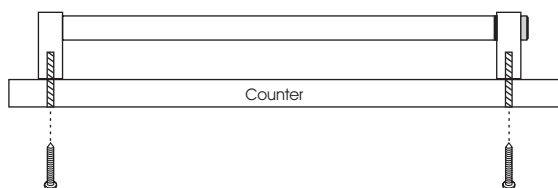

EASY-L

THE INFORMATION OF IMPORTANT DIMENSION

TOP VIEW

FRONT VIEW

INSTALL IT

Use screws to fix the EASY-L onto the counter.

LOCK IT

Insert the key and push it to the end, the EASY-L will be locked.

RELEASE IT

Rotate the key clockwise to release the EASY-L.