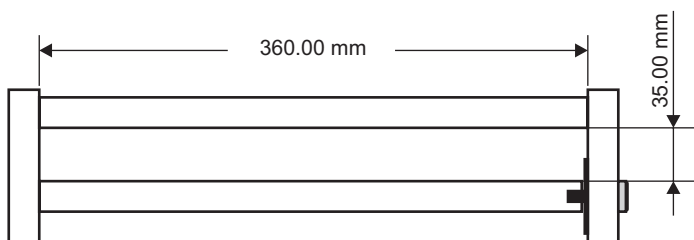

EASY-L

EASY-L (SD700)

EASY-L (SD700) is designed to protect Laptops, DVD player, netbook, etc.

- Crystal design, Perfect merchandising effect
- Easy lock, easy release.
- In particular to protect 14" Laptops, netbook, DVD player etc...
(Please refer to next page indicating the size fitness)

Code	Material	Dimensions (H X W X D)	Packing	Specialty
SD700 - T - 14	PMMA	40X10X5.5cm	2 pcs/box; 10 boxes in carton (47X46X39cm)	The key is one to many with the holder
SD700 - Y - 14	PMMA	40X10X5.5cm	2 pcs/box; 10 boxes in carton (47X46X39cm)	The key is single match with the holder

EASY-L

THE INFORMATION OF IMPORTANT DIMENSION

TOP VIEW

FRONT VIEW

INSTALL IT

Use screws to fix the EASY-L onto the counter.

LOCK IT

Insert the key and push it to the end, the EASY-L will be locked.