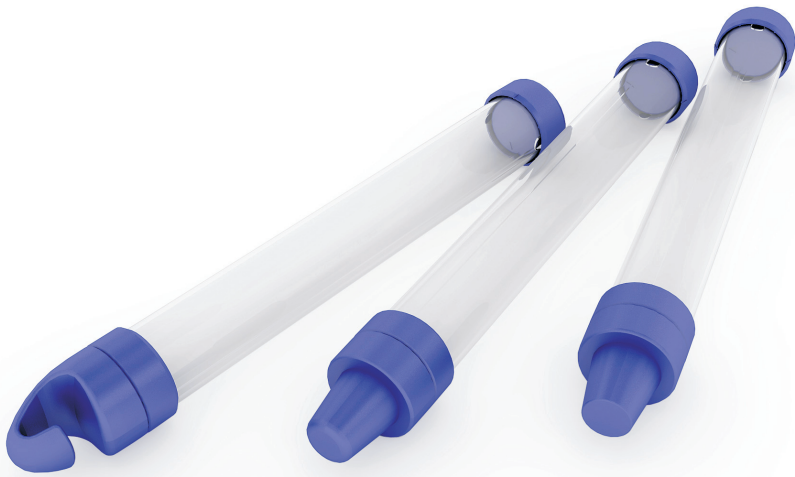

# Modusafer

## Modusafer™ (F600, F601, F602)

- Unique security solution designed for high value cosmetics.
- Customized Length — The length can be customized to fit for different sizes.
- Clear crystal design for excellent product merchandising.
- Reliable protection by using "tougher than steel" clear polycarbonate.

TM

**F602**  
Plastic hook

**F601**  
Soft conical

**F600**  
Plastic conical

Use magnetic detacher to release Modusafer™

Code	Frequency	Lock	Material	External dimensions (H X W X D)	Inner dimensions (H X W X D)	Packing	Specialty
F600	AM/RF	Standard/super	Polycarbonate	Ø30X230mm Ø30X362mm	Ø23X165mm Ø23X300mm	100 pcs in carton (30X24X35cm)	Plastic conical (Replaceable)
F601	AM/RF	Standard/super	Polycarbonate	Ø30X230mm Ø30X362mm	Ø23X165mm Ø23X300mm	100 pcs in carton (30X24X35cm)	Soft conical (Replaceable)
F602	AM/RF	Standard/super	Polycarbonate	Ø30X230mm Ø30X362mm	Ø23X165mm Ø23X300mm	100 pcs in carton (30X24X35cm)	Plastic hook (Replaceable)